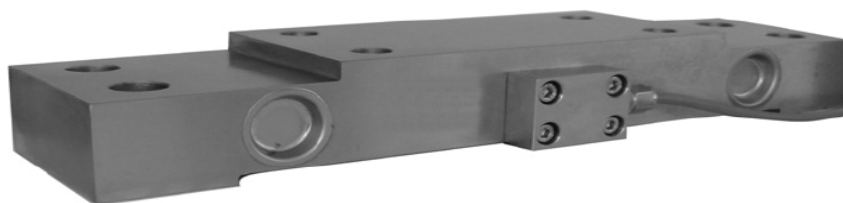

WIRELESS LOAD SHACKLE AND WATE WEIGHT

LS01

LS02

LOAD SHACKLE

WATER WEIGHT

GOLDSHINE

LOAD LIMITER:

WWW.GOLDSHINE.CN

WWW.GOLDSHINECHINA.COM

NINGBO GOLDSHINE ELECTRONIC CO.,LTD

WATER WEIGHT:

JXCS-SW1

JXCS-SW2

JXCS-SW3

JXCS-D3

JXCS-D4